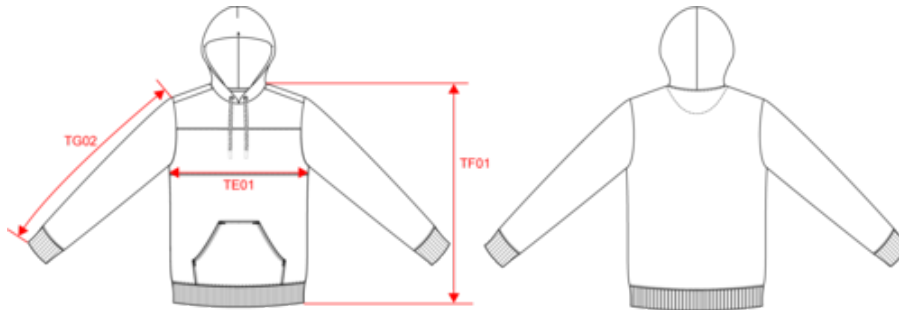

80% cotton / 20% polyester. Straight fit. Combed cotton. 3-yarn brushed fleece. LSF (Low Shrinkage Fleece). Enzyme-washed. Tricolour hooded sweatshirt with central white stripe on all colours. 1x1 rib tubular finish on the cuff and bottom hem for a better finish, with overstretching. Kangaroo pocket with double overstretching. Pleated hood with metal eyelet and drawstring tips, with round drawstrings. Tone-on-tone herringbone taped neck. Elastane on the cuffs and bottom hem to stop the garment losing its shape. Half-circle on the back for easier decoration. Brand label on the collar and a detachable size tag for easy decoration.

K4016

Unisex tricolour hooded sweatshirt

Dimensions (cm)

Measurements in cm	XS	S	M	L	XL	XXL	3XL	4XL
TE01 - 1/2 chest width at 1.5cm below armhole	52.00	55.00	58.00	61.00	63.00	66.00	69.00	72.00
TF01 - Total height from HSP	2.00	4.00	6.00	8.00	69.50	71.50	73.50	75.50
TG02 - Long sleeve length	63.50	64.50	65.50	66.50	1.00	2.00	3.00	4.00